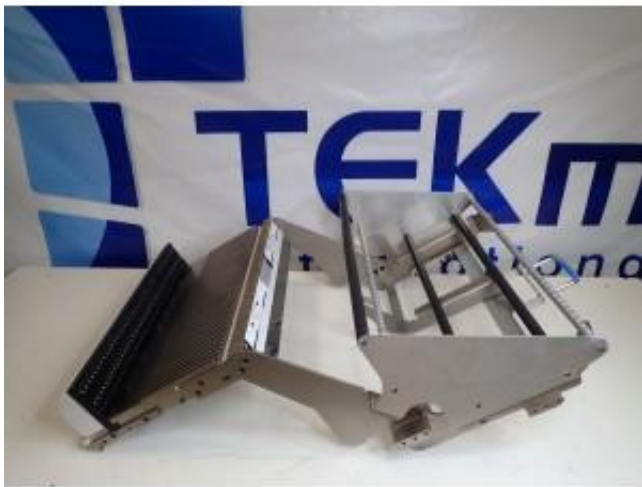

TK796 - Fuji M6 II Feeder Pallet (DP6XA)

Model: M6 II Feeder Pallet (DP6XA)

SKU:

Year:

Description:

FUJI NXT M6 II Feeder Pallet (DP6XA)

Brand: Fuji

Model: NXT and NXT II

Model Part Number : DP6XA

Includes 45 Feeder Slots

With Bucket